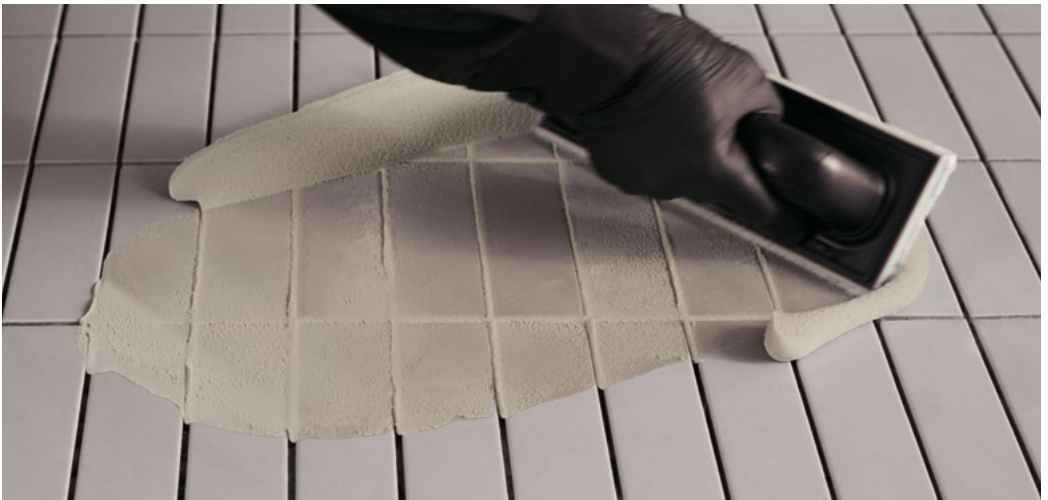

Fugalite Color

Waterproof resin available in 50 contemporary colours for the grouting and bonding of ceramic tiles, mosaics and natural stones.

Fugalite Color is water- and stain-proof, liquid ceramic for joints; it ensures high chemical and mechanical resistance and guarantees the aesthetic and functional continuity of ceramic surfaces.

- → Stain proof - Can be cleaned easily
- → High uniformity and high colour intensity
- → Water-resistant - Non-absorbent and does not change colour
- → Prevents the proliferation of bacteria and moulds (ISO 846 2019: Method A/B/C)
- → CATAS-tested for colour durability in external applications
- → Complies with HACCP/EC 852/2004 requirements for food hygiene
- → Available in 50 colours

Rating 3

Based on average colour formulations