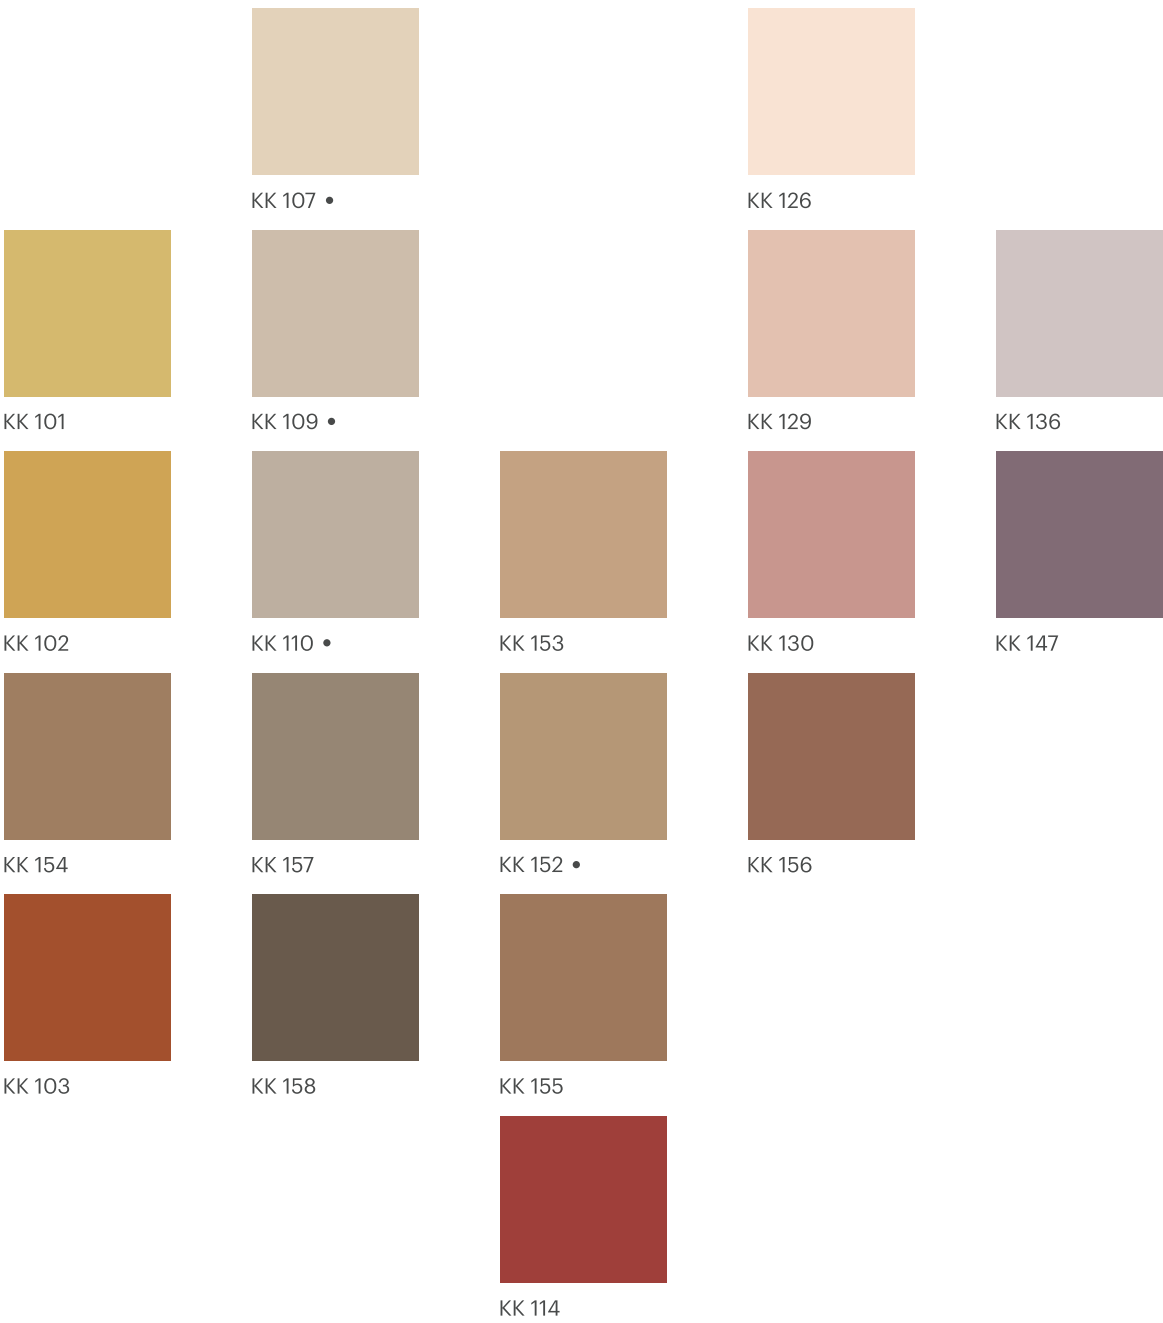

50 contemporary shades for endless combinations of joints and surfaces.

The Color Fill palette is designed to offer endless possibilities for the finishing of floors and coverings, from tone-on-tone to contrasting combinations.

The 50 elegant and distinctive shades cover a broad spectrum from the most neutral shades to the most intense colours.

Each colour is marked by a code, shared

by all products, which allows for continuity and colour balance between surfaces and finishes.

Color Chart.

All colours are available for Fugabella Color, Fugalite Color and Silicone Color.

• Available colours for Neutro Color and Silmat Color.

The colours are for indicative purposes only.

All products from the Color Fill range.