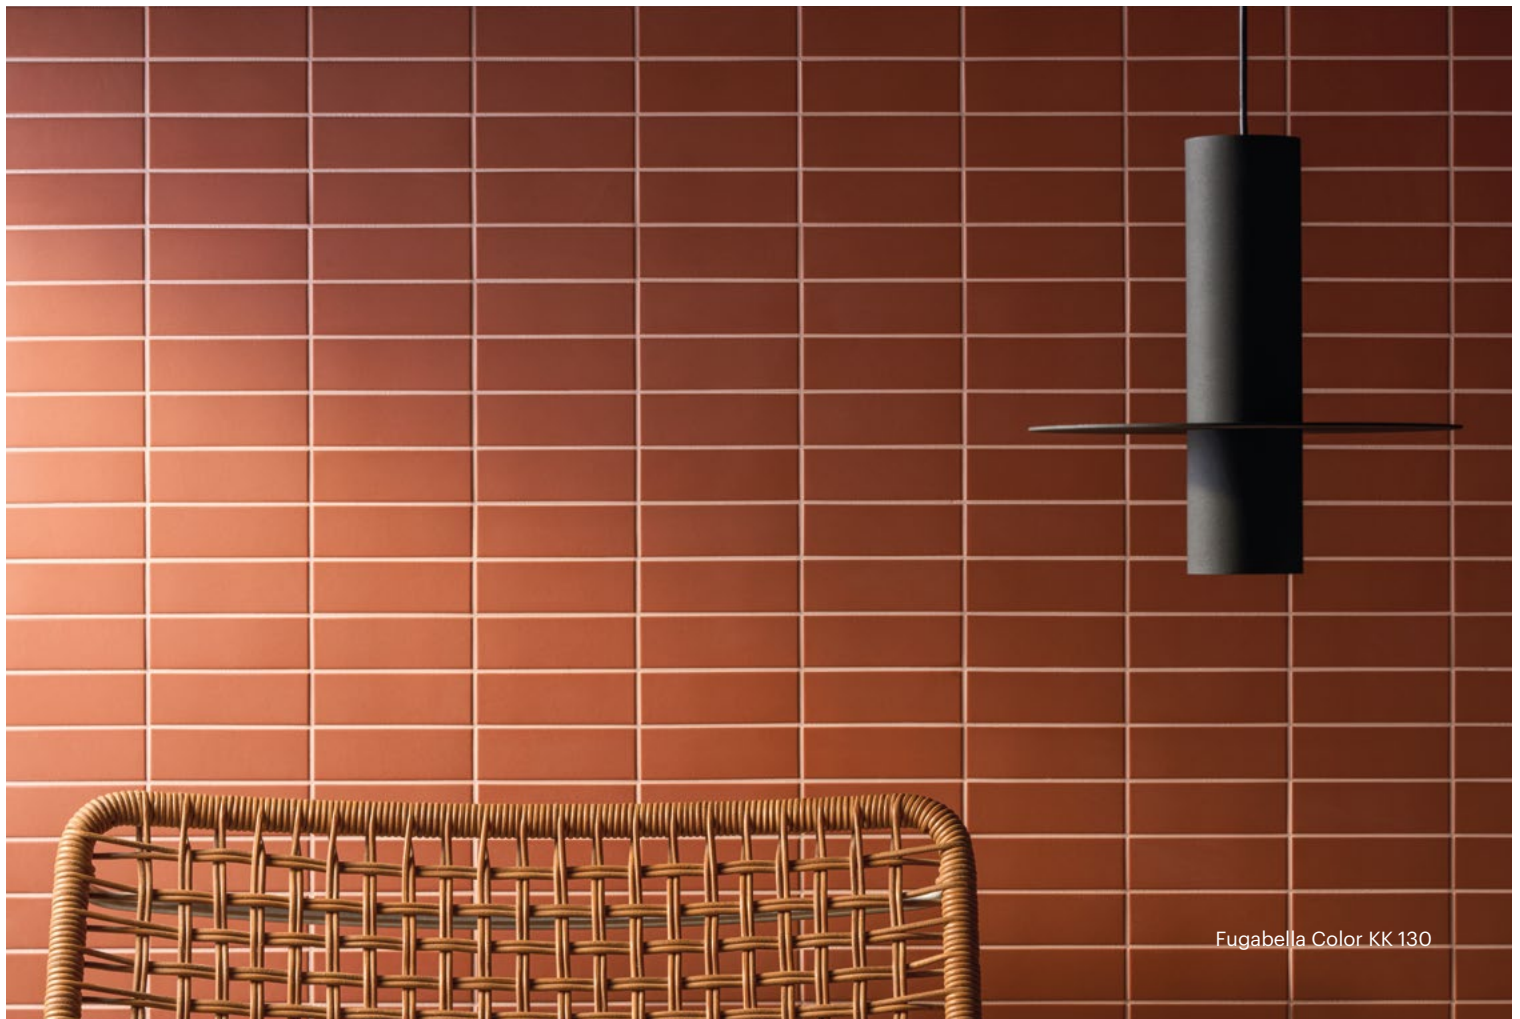

50 contemporary shades for endless combinations of joints and surfaces.

The Color Fill palette is designed to offer endless possibilities for the finishing of floors and coverings, from tone-on-tone to contrasting combinations.

The 50 elegant and distinctive shades cover a broad spectrum from the most neutral shades to the most intense colours.

Each colour is marked by a code, shared

by all products, which allows for continuity and colour balance between surfaces and finishes.