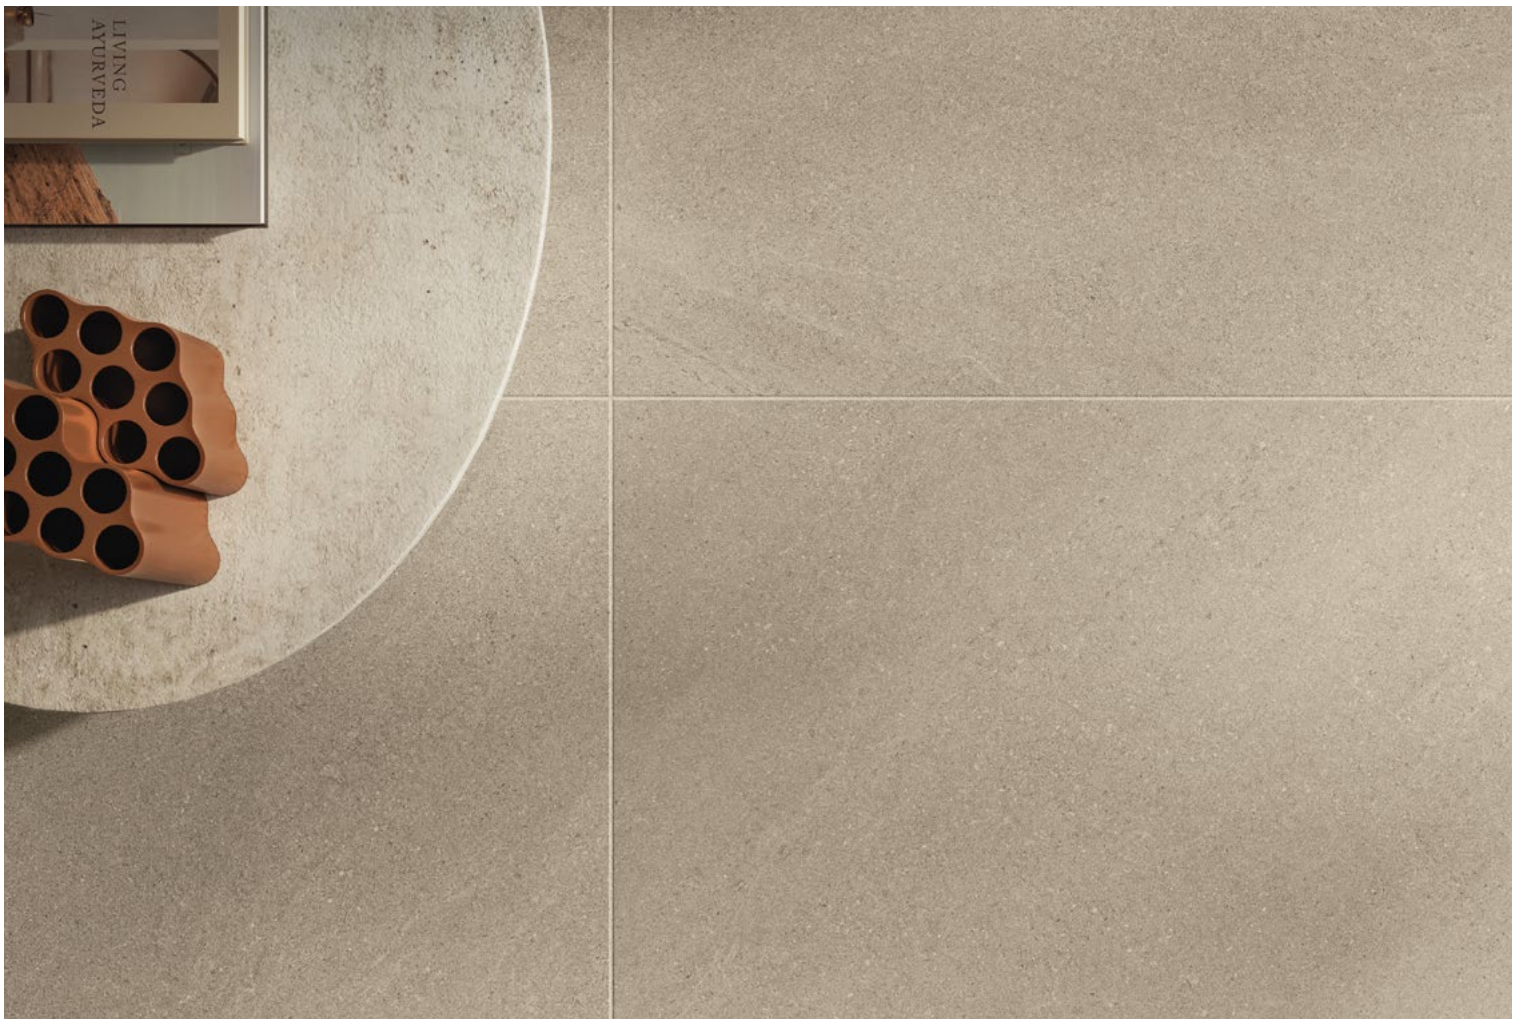

Color Fill

Discreet and essential elegance.

The breadth of the Color Fill palette translates into the possibility of bringing different styles to life, from the boldest to the most linear. The 50 contemporary colours of Fugabella Color offer multiple combinations for unique interior design projects. They create a wide chromatic universe, where elegance, freshness and refined taste are expressed to the maximum.

The choice of neutral shades creates visual continuity with ceramic or natural stone slabs, for perfect tone-on-tone combinations.

The resulting minimalist atmosphere lends lightness to volumes and enhances materials.